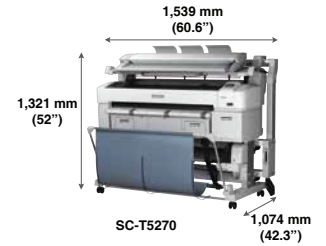

Dimensions and Weight

SureColor SC-T5270D Multi Function Printer
Weight: Approx 168 kg (370.3 lb) Dual Roll

SureColor SC-T7270D Multi Function Printer
Weight: Approx 184 kg (405.7 lb) Dual Roll

© 2023 Epson India Pvt. Ltd. All Rights Reserved. Reproduction in part or in whole, without the written permission from Epson, is strictly prohibited. EPSON and EXCEED YOUR VISION are registered trademarks of Seiko Epson Corporation. All other products names and other company names used herein are for identification purposes only and are the trademarks or registered trademarks of their respective owners. Epson disclaims any and all rights in those marks. Print samples shown are simulations only. Specifications and product availability are subject to change without notice and may vary between countries. Please check with local Epson offices for more information.