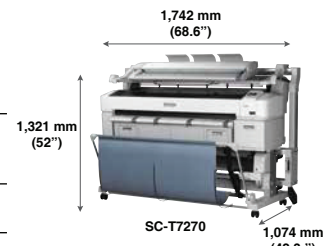

Dimensions and Weight

SureColor SC-T5270D Multi Function Printer
Weight: Approx 168 kg (370.3 lb) Dual Roll

SureColor SC-T7270D Multi Function Printer
Weight: Approx 184 kg (405.7 lb) Dual Roll

© 2023 Epson India Pvt. Ltd. All Rights Reserved. Reproduction in part or in whole, without the written permission from Epson, is strictly prohibited. EPSON and EXCEED YOUR VISION are registered trademarks of Seiko Epson Corporation. All other products names and other company names used herein are for identification purposes only and are the trademarks or registered trademarks of their respective owners. Epson disclaims any and all rights in those marks. Print samples shown are simulations only. Specifications and product availability are subject to change without notice and may vary between countries. Please check with local Epson offices for more information.